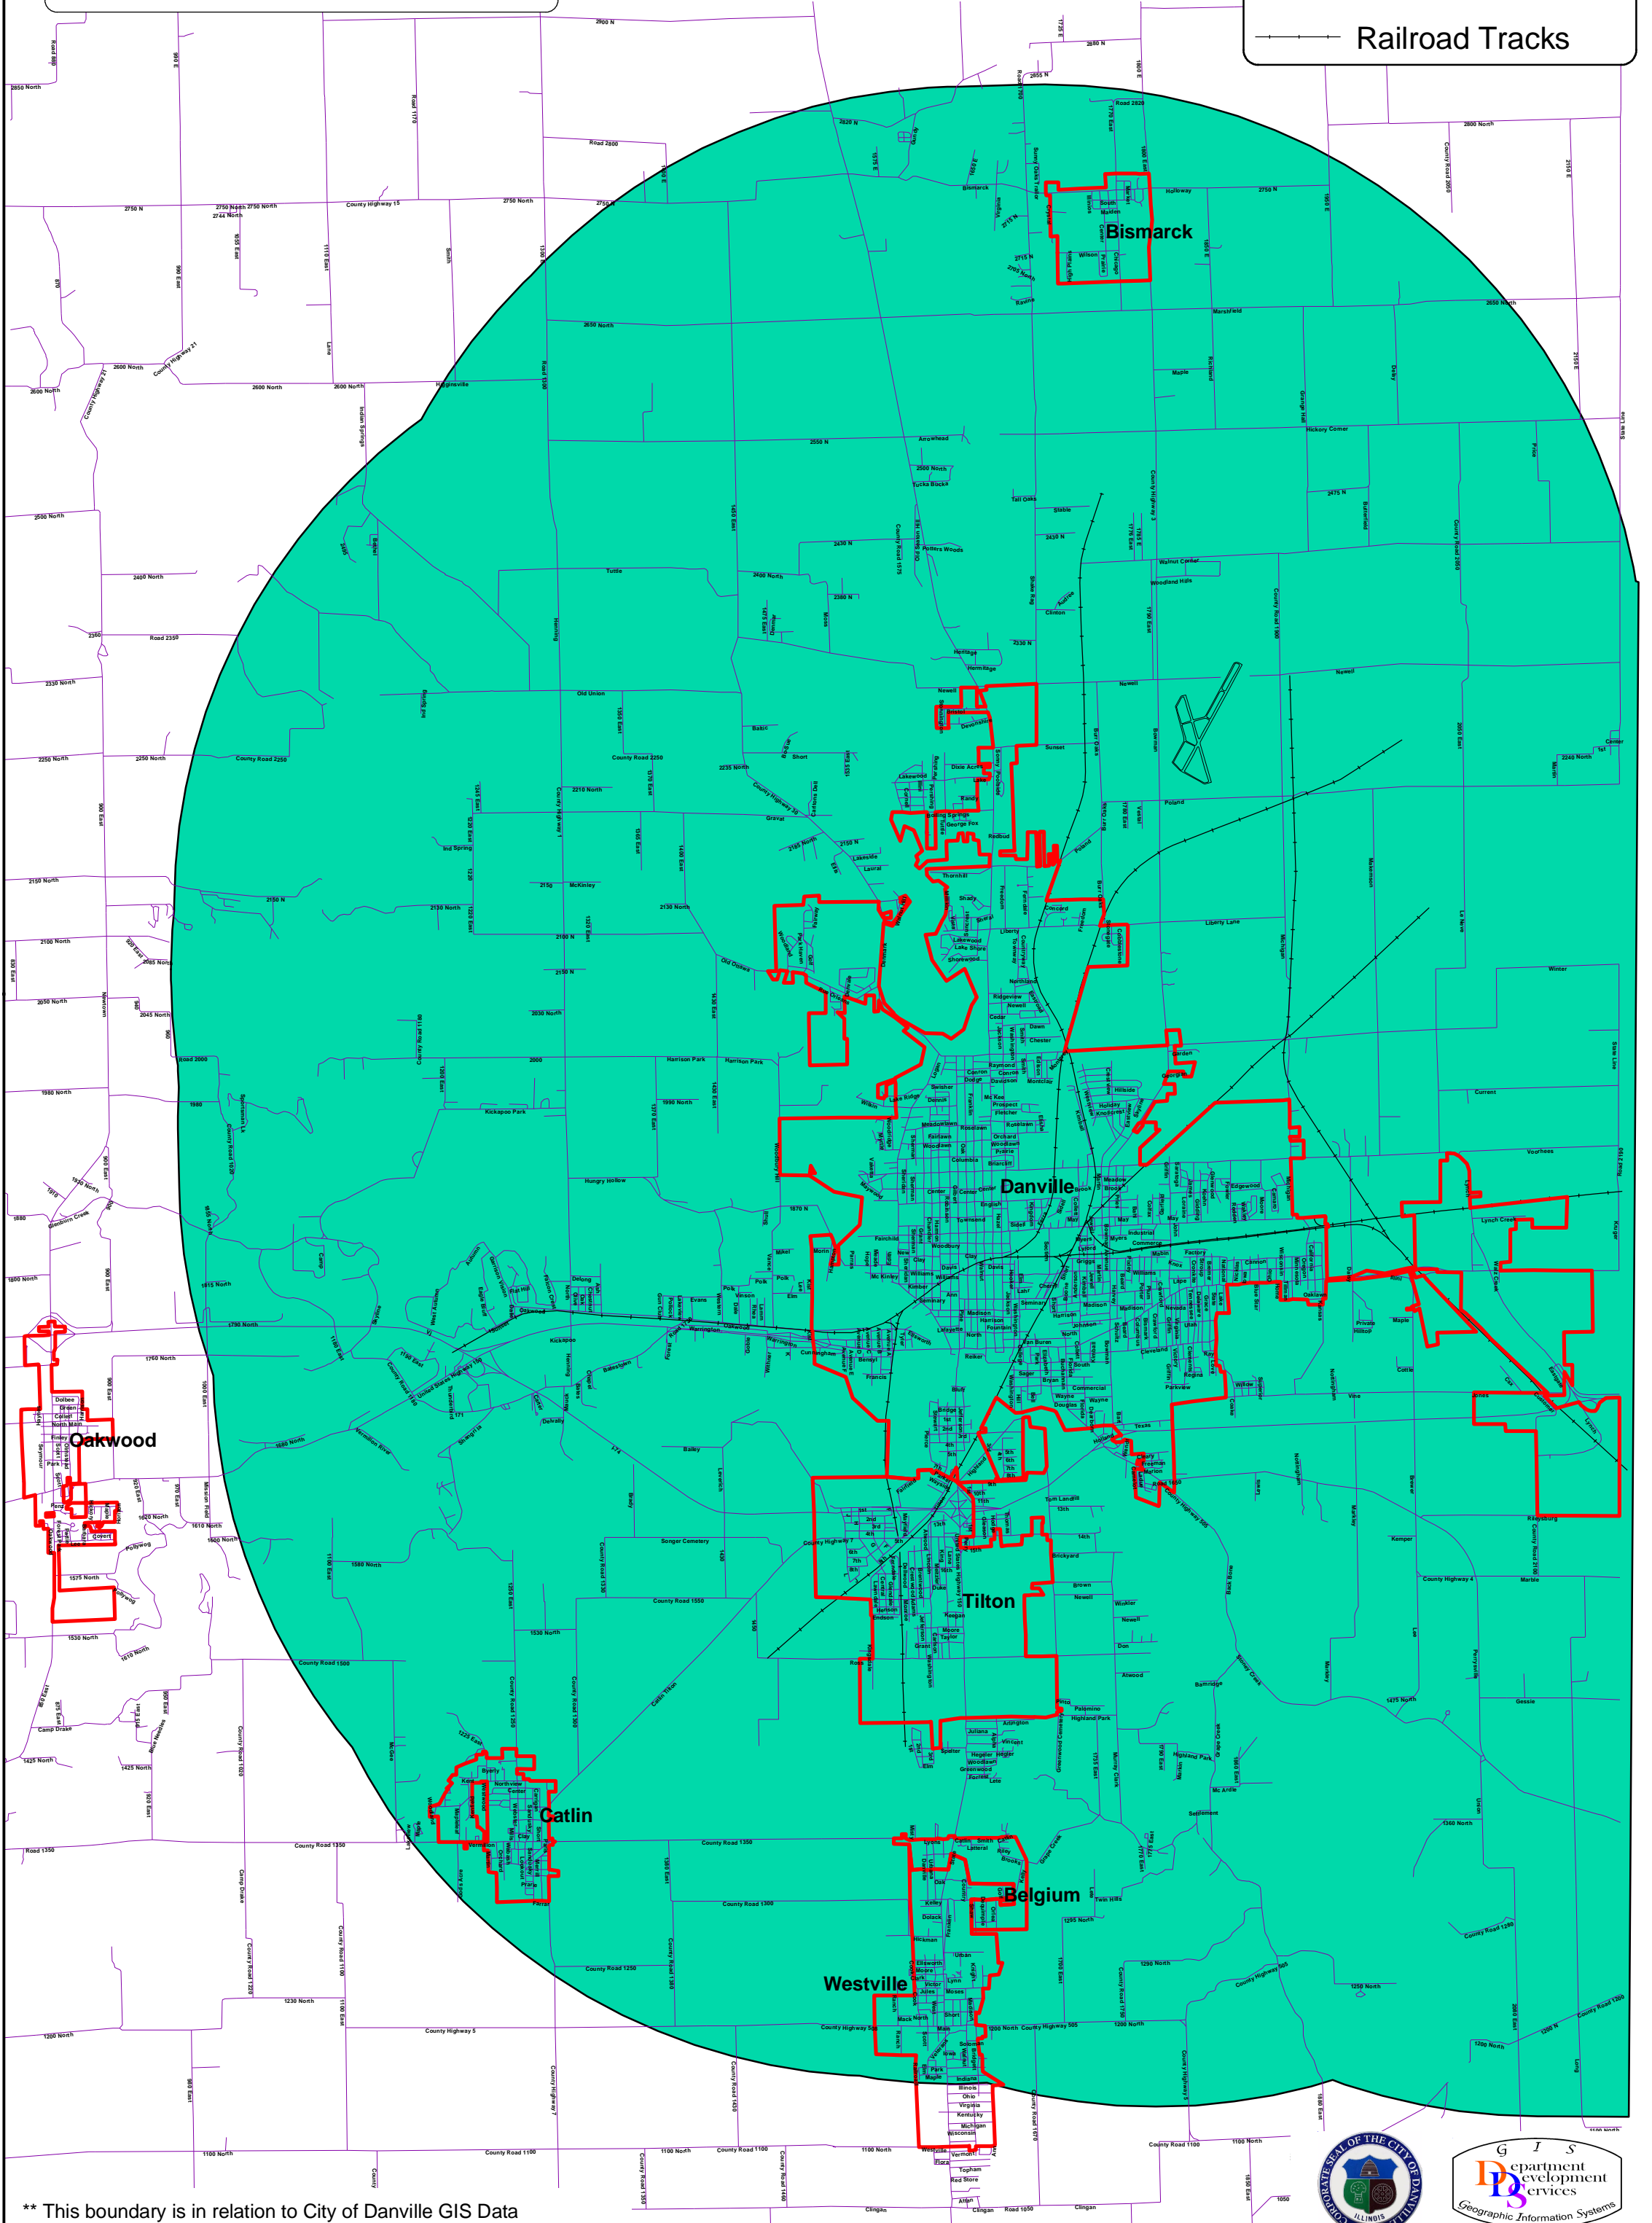

City of Danville 5 Mile Residency Requirement Area

April 7, 2004

0 0.5 1 2 Miles

Legend

- 5 Mile Buffer **
- Incorporated Places
- Roads
- Railroad Tracks

** This boundary is in relation to City of Danville GIS Data