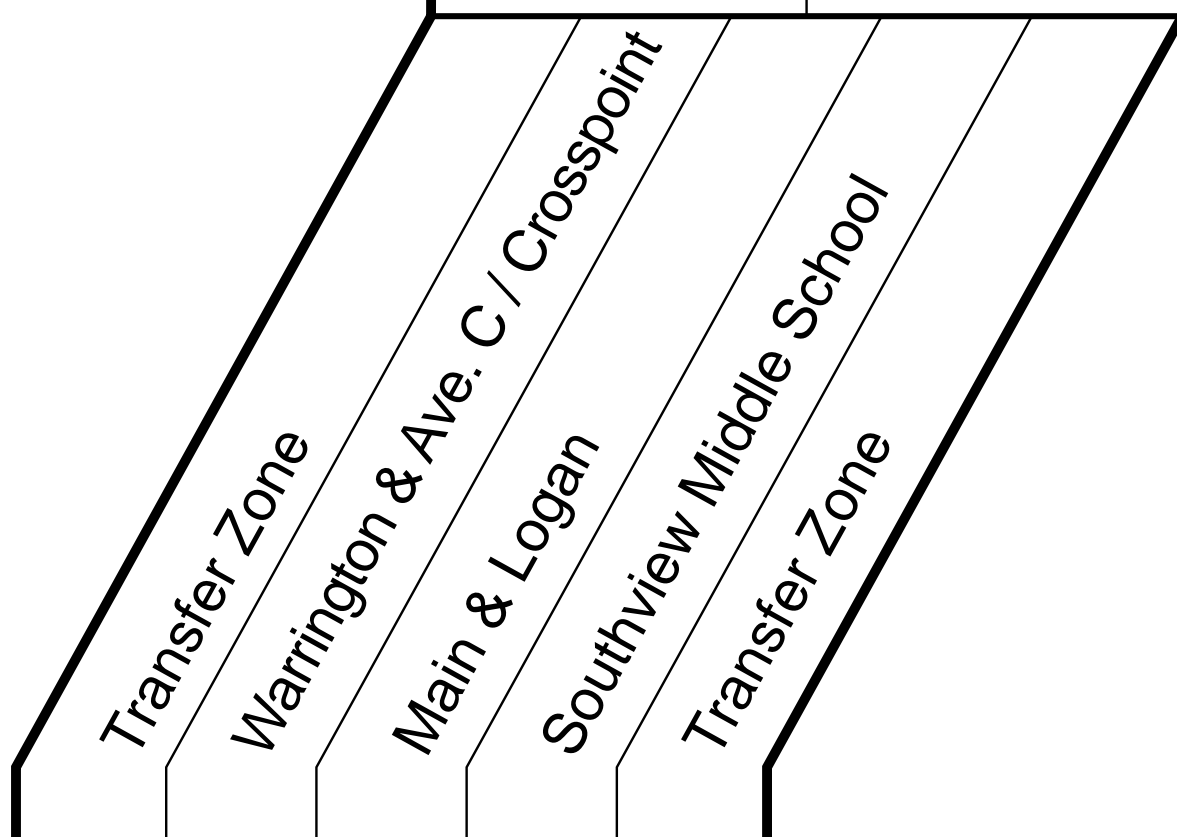

# 12 Heights - South Danville 12

Outbound      Inbound

## Weekday

7:45	7:50	7:53	7:57	8:03
8:45	8:50	8:53	8:57	9:03
9:45	9:50	9:53	9:57	10:03
1:15	1:20	1:23	1:27	1:33
2:15	2:20	2:23	2:27	2:33
3:15	3:20	3:23	3:27	3:33
4:15	4:20	4:23	4:27	4:33

See evening Dial-a-Ride service below.

No Saturday Service.

### Points of Interest:

- Crosspoint Human Services
- South View Middle School
- Vermilion County Courthouse / Annex
- Danville Municipal Building
- Towne Centre
- Ellsworth Park
- Danville Stadium
- David S. Palmer Arena
- Colonial Manor Nursing Home