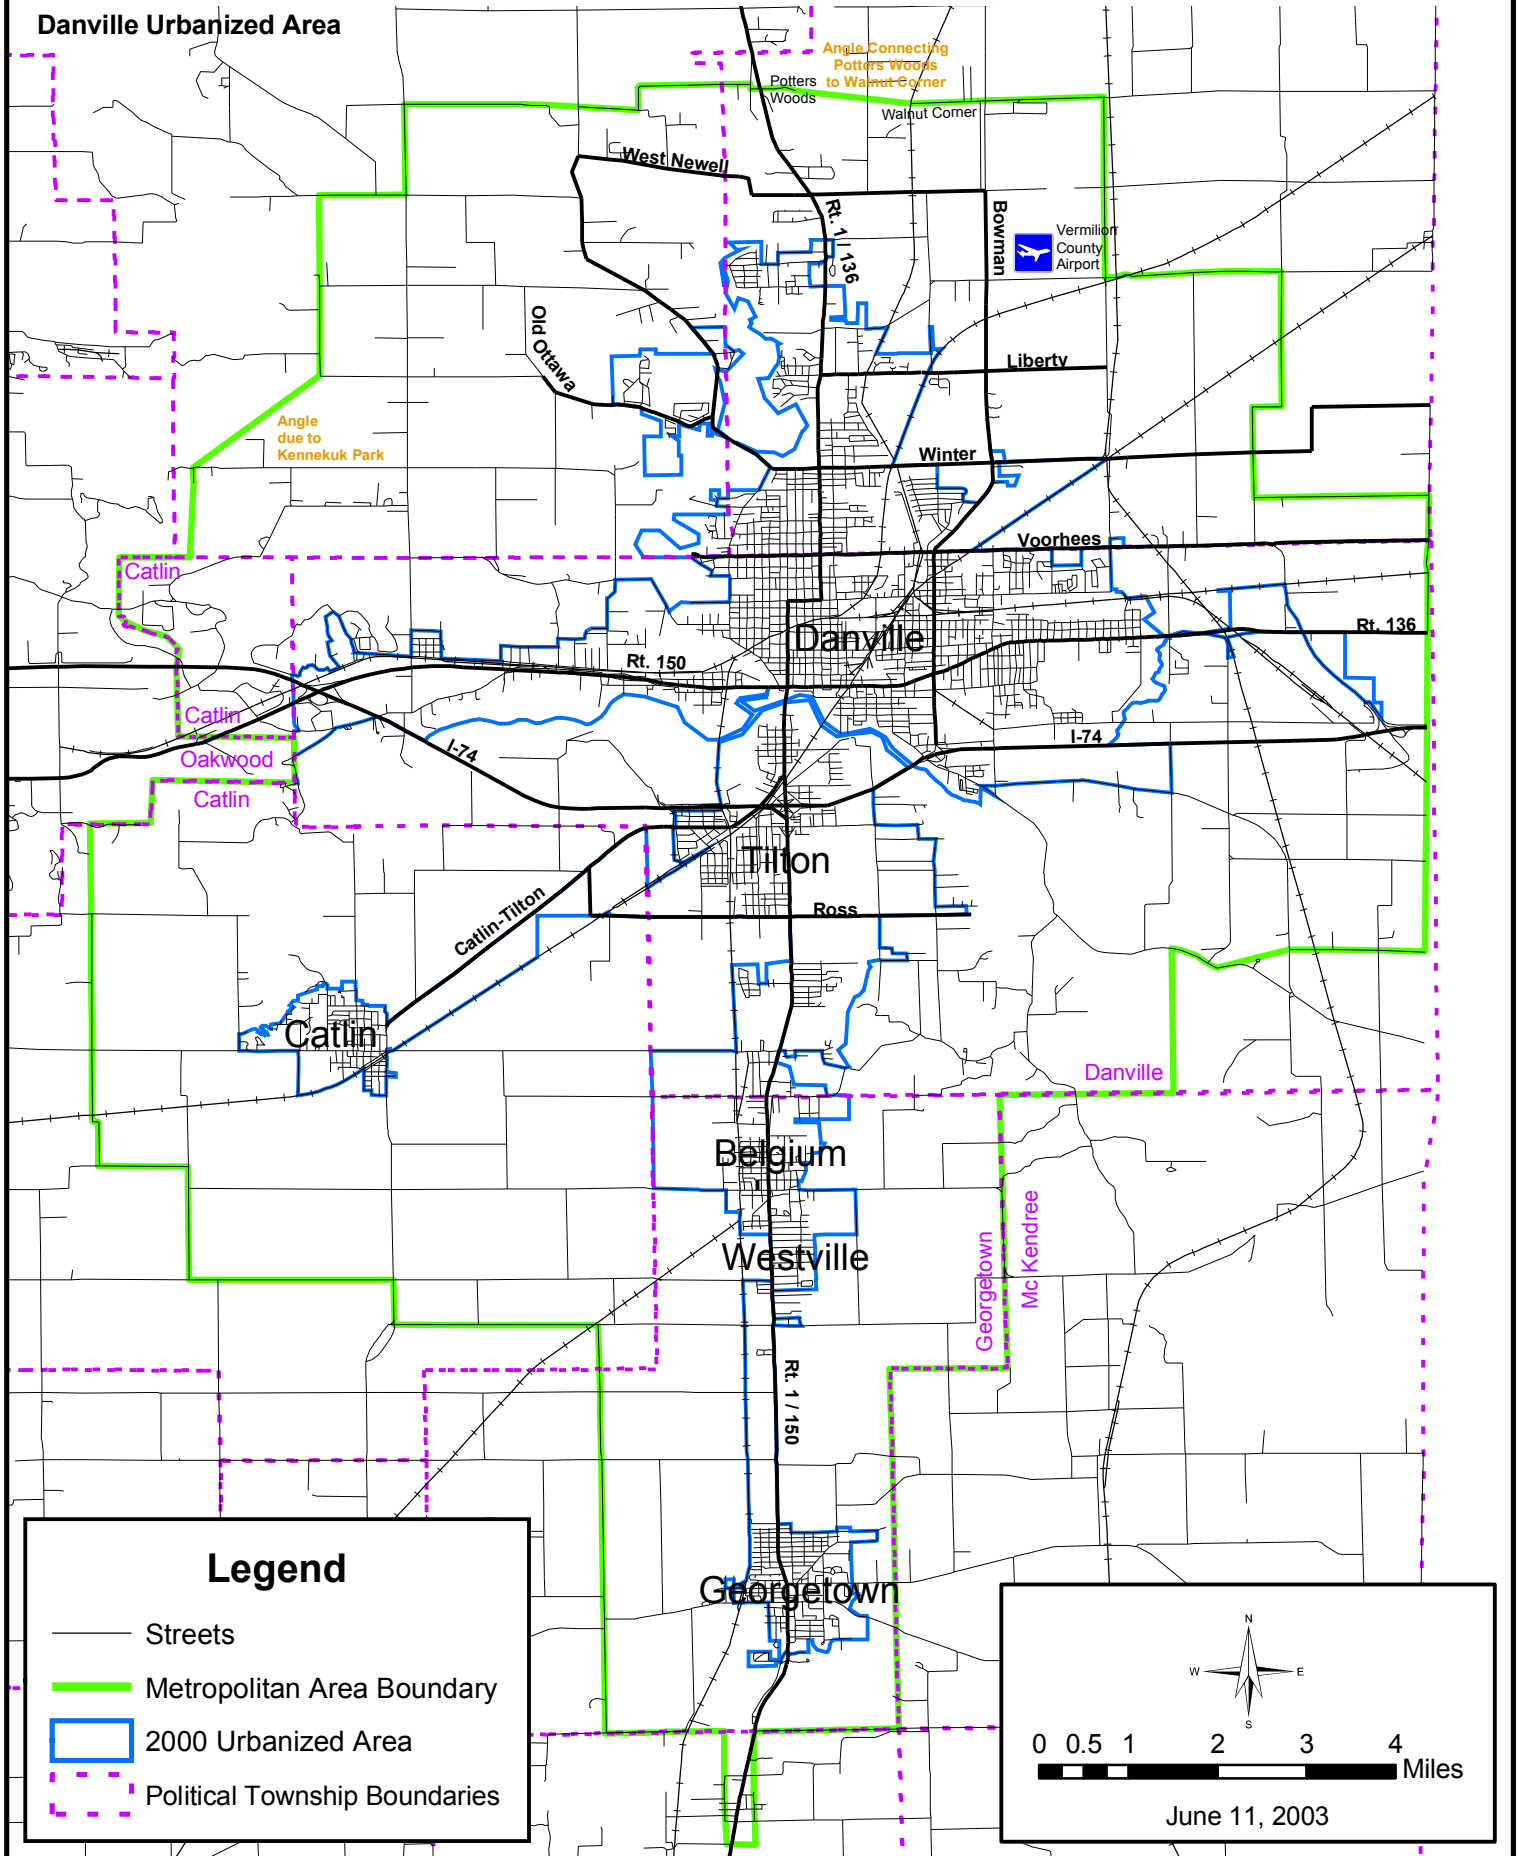

Metropolitan Planning Area and Urbanized Boundaries

Danville Urbanized Area

Legend

- Streets
- Metropolitan Area Boundary
- 2000 Urbanized Area
- Political Township Boundaries

0 0.5 1 2 3 4 Miles

June 11, 2003