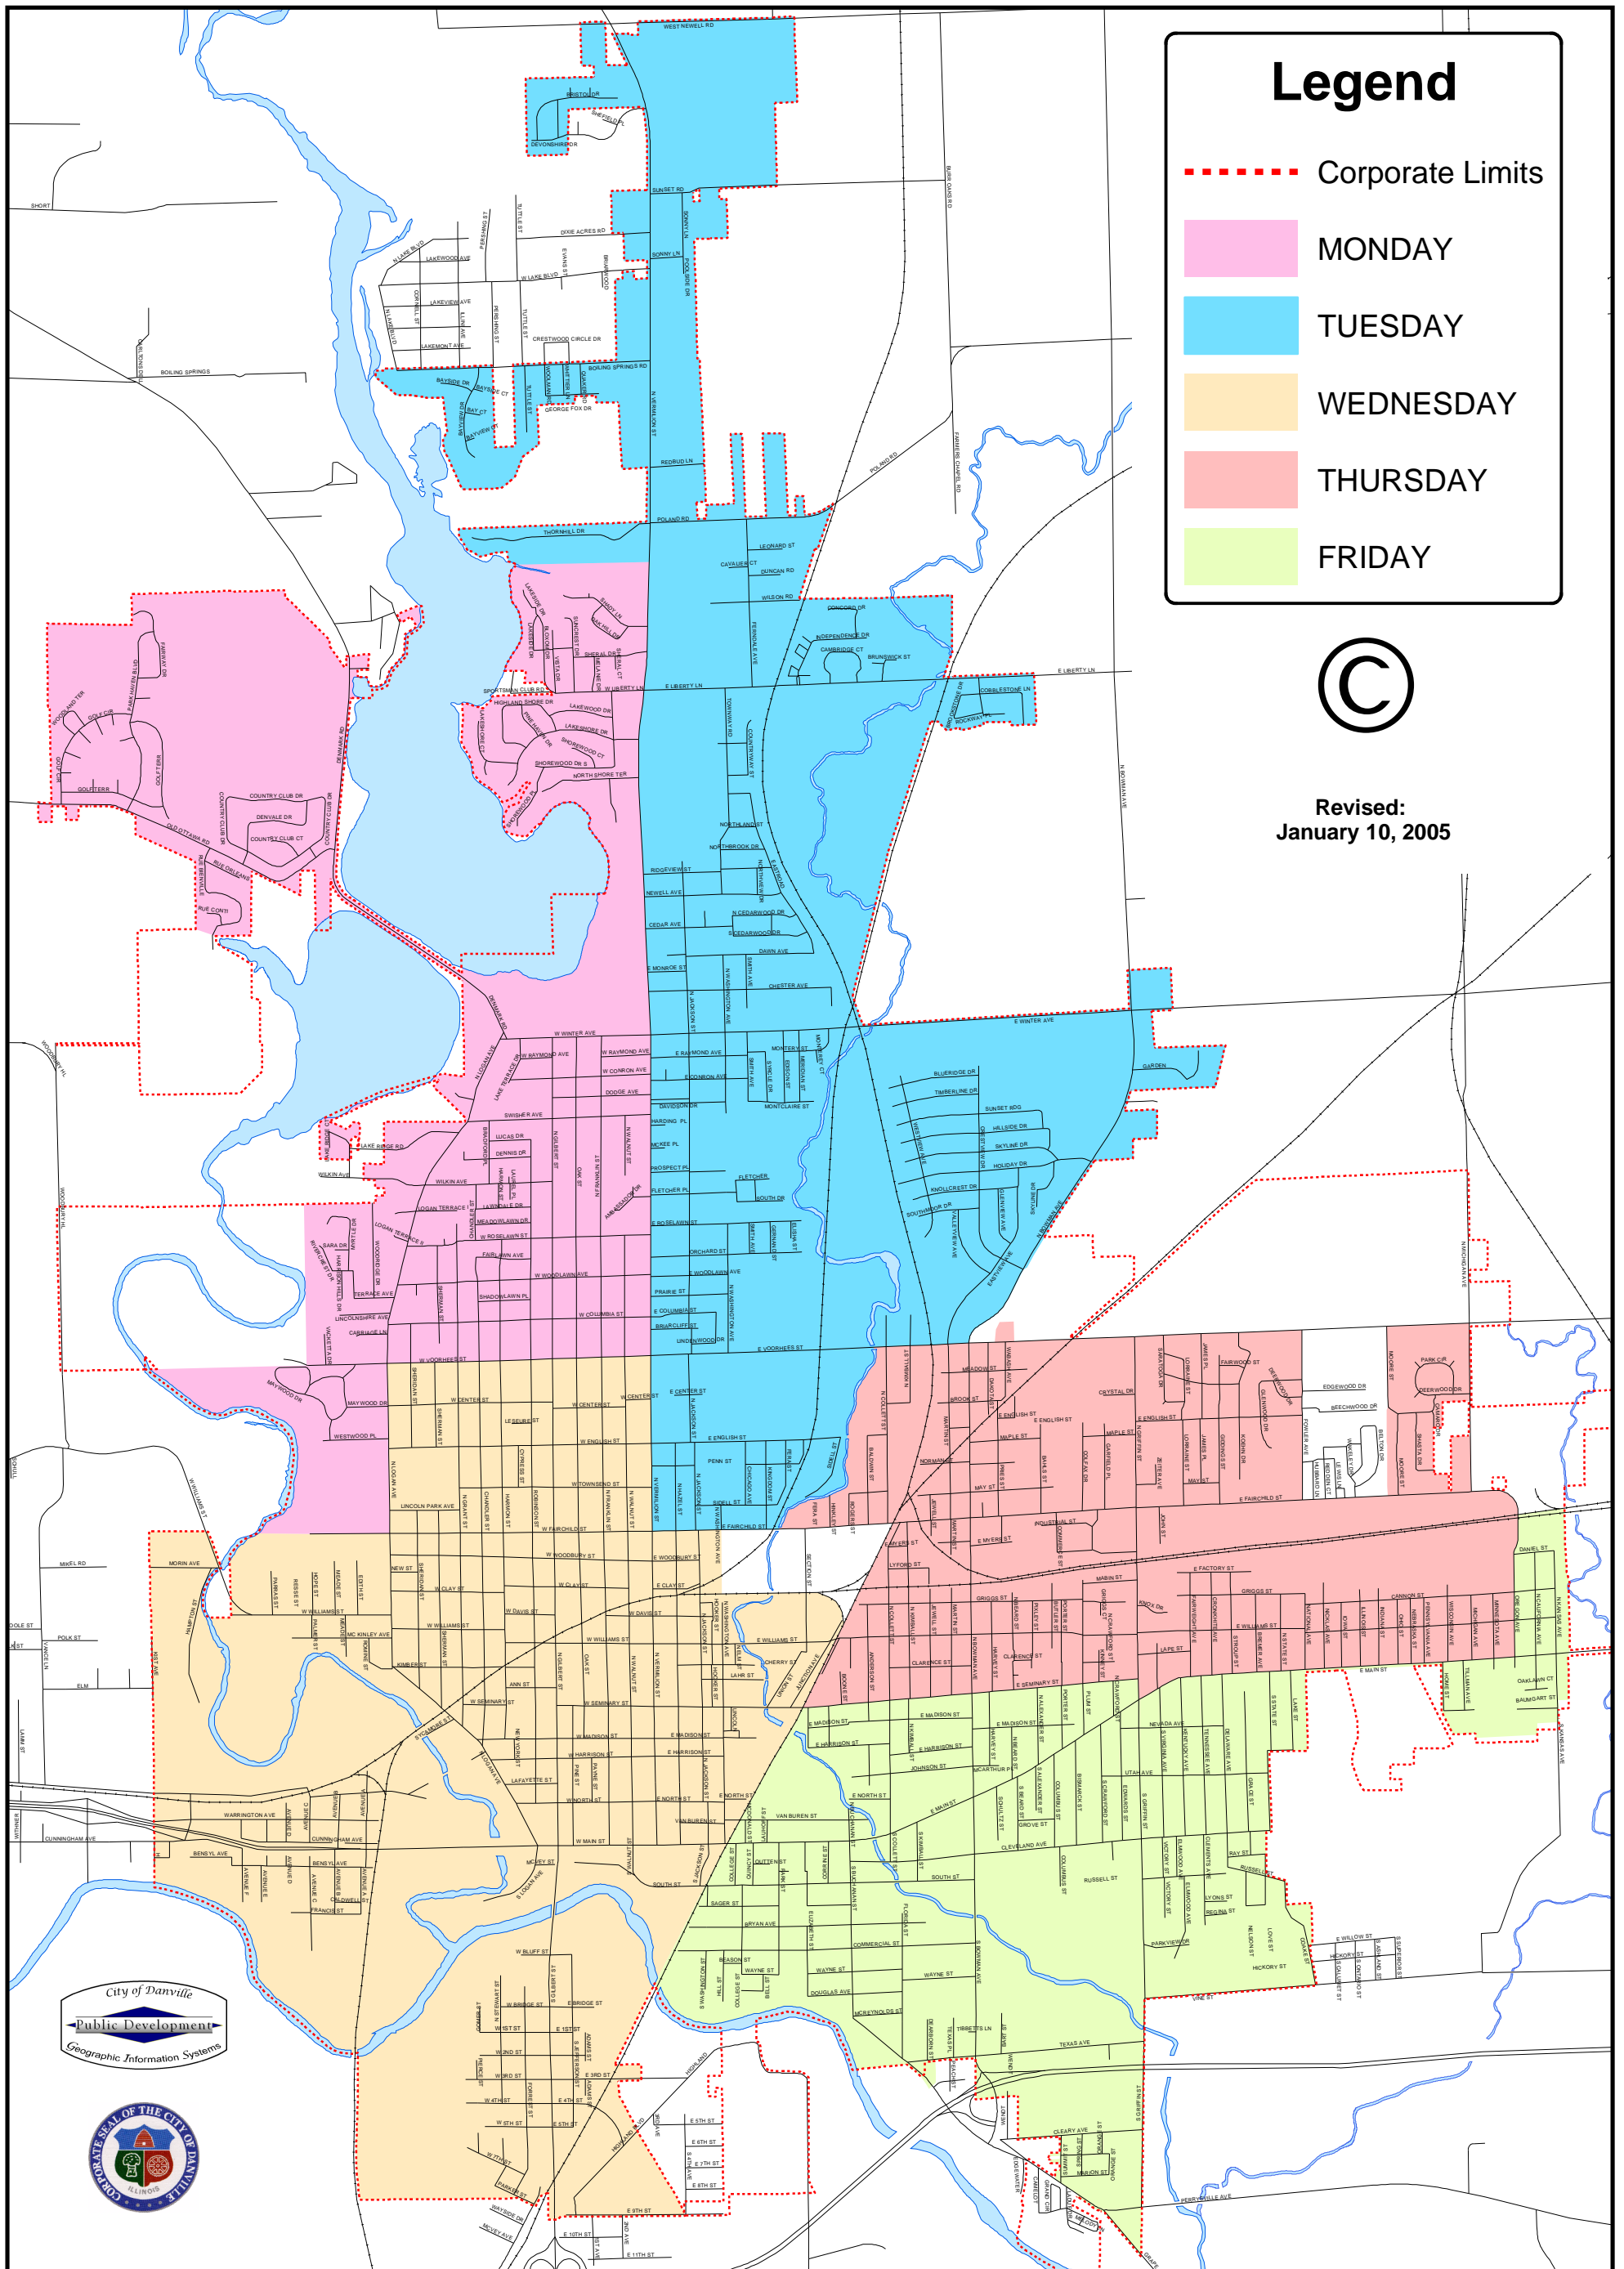

City of Danville Garbage Collection Days

Legend

- Corporate Limits
- MONDAY
- TUESDAY
- WEDNESDAY
- THURSDAY
- FRIDAY

Revised:
January 10, 2005