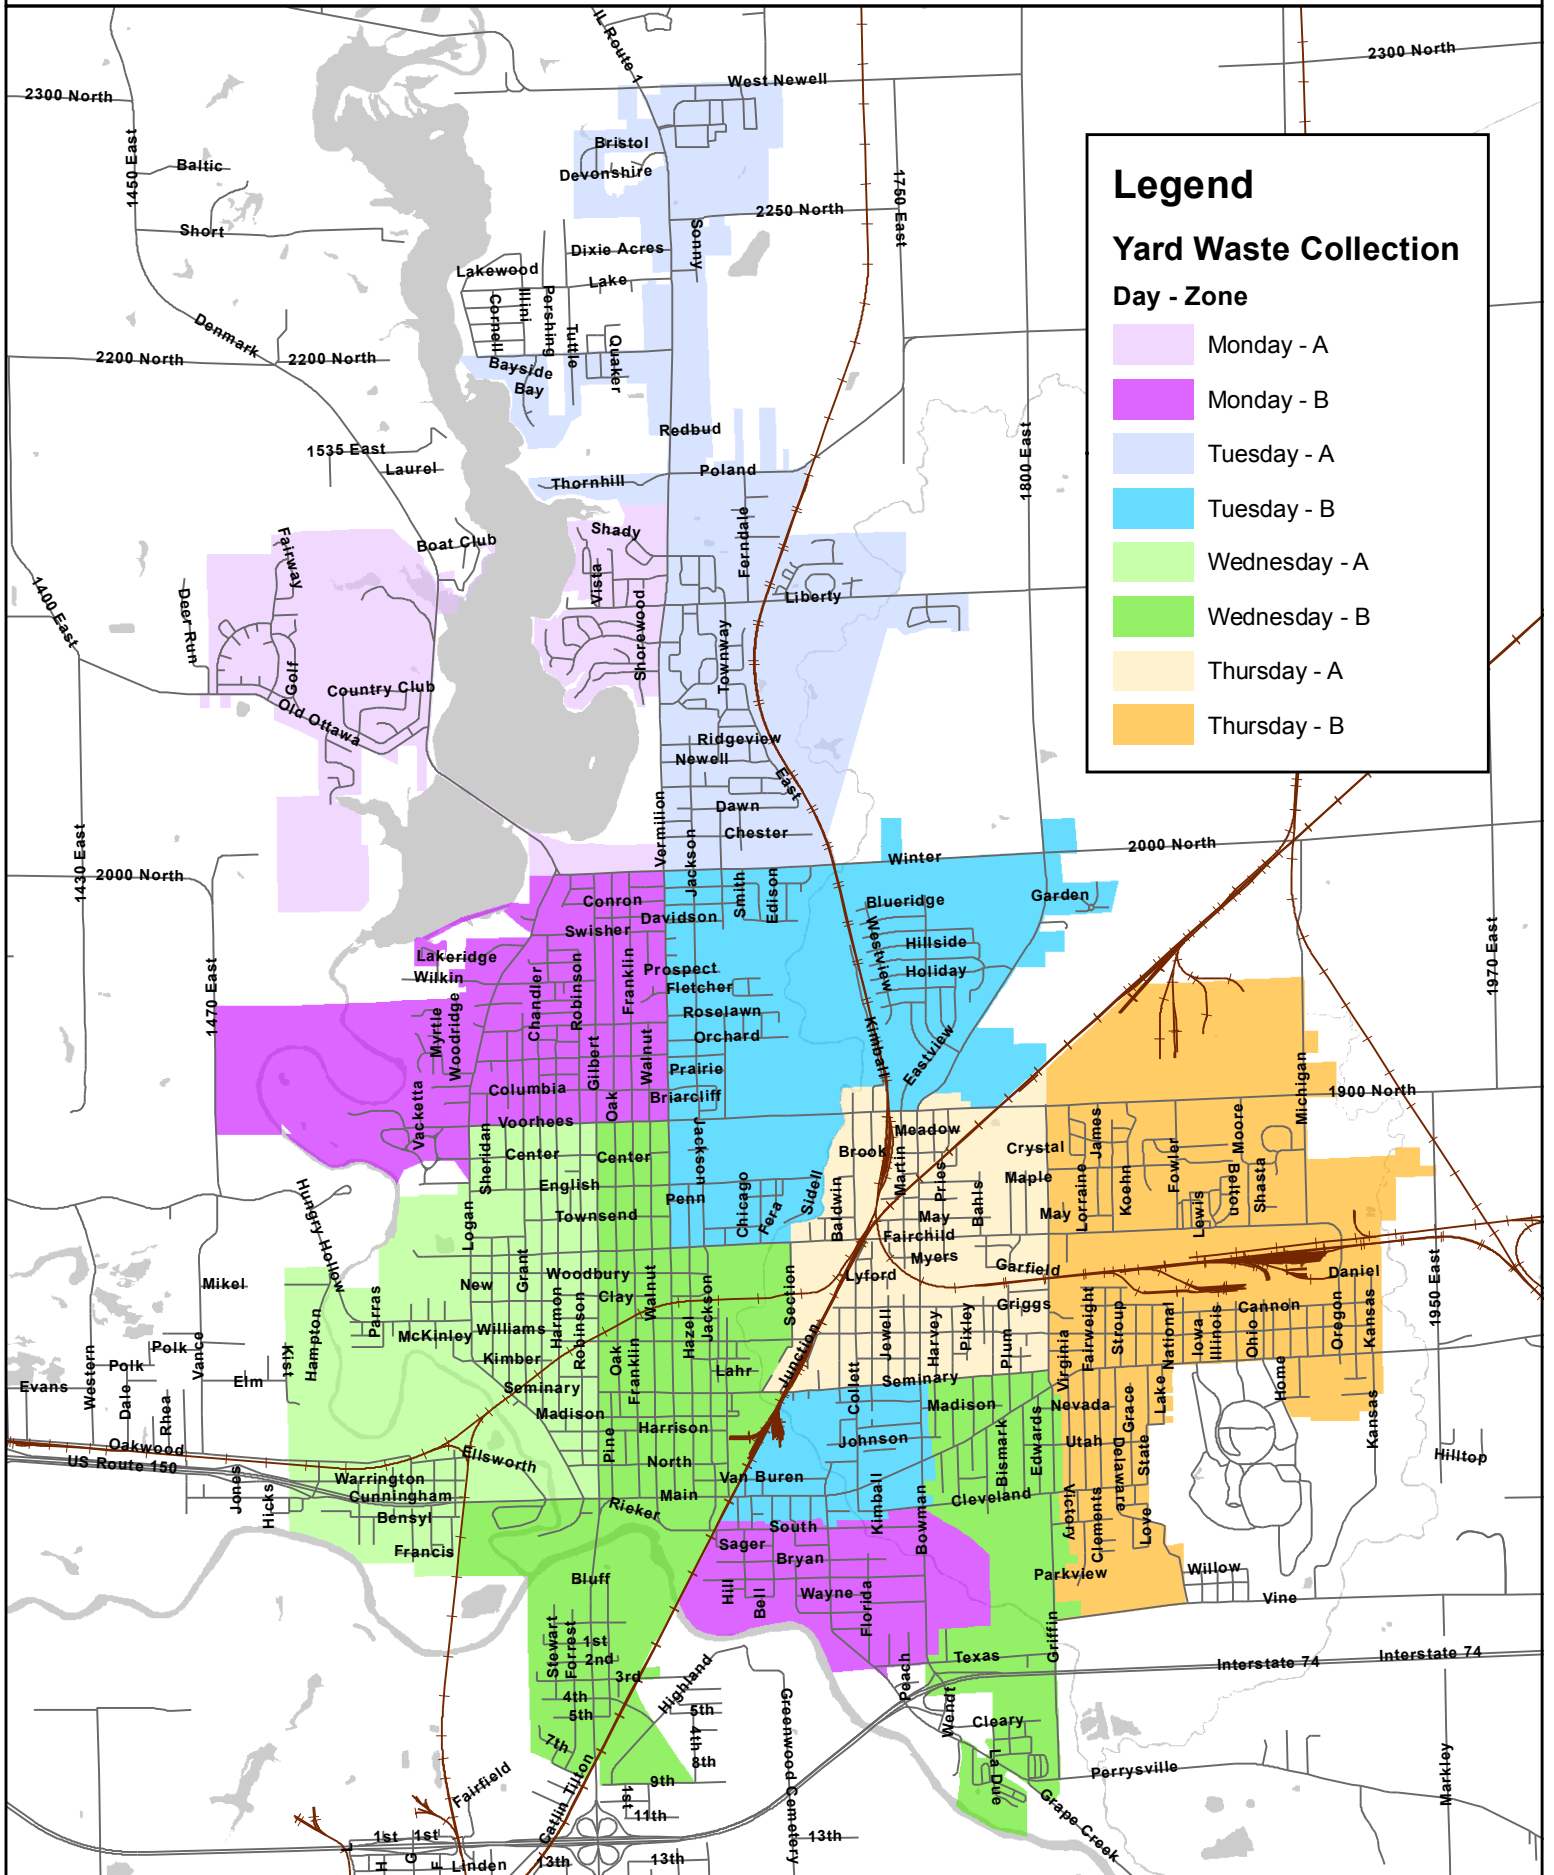

# Yard Waste 4 Day Collection

### Legend

#### Yard Waste Collection

**Day - Zone**

- Monday - A
- Monday - B
- Tuesday - A
- Tuesday - B
- Wednesday - A
- Wednesday - B
- Thursday - A
- Thursday - B

July 22, 2016

0 0.375 0.75 Miles